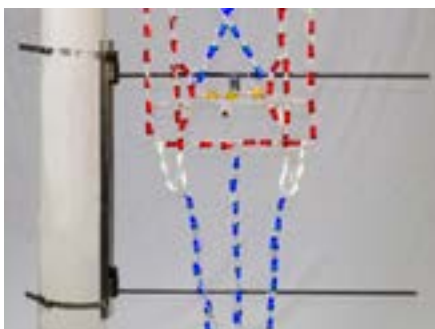

POLE MOUNT BRACKET KIT

PMKIT - Display up to 30lbs

Includes:

1 Bracket - 1" x 27"

2 Straps - 27"

2 Display Hangers - 32"

(Display not included)