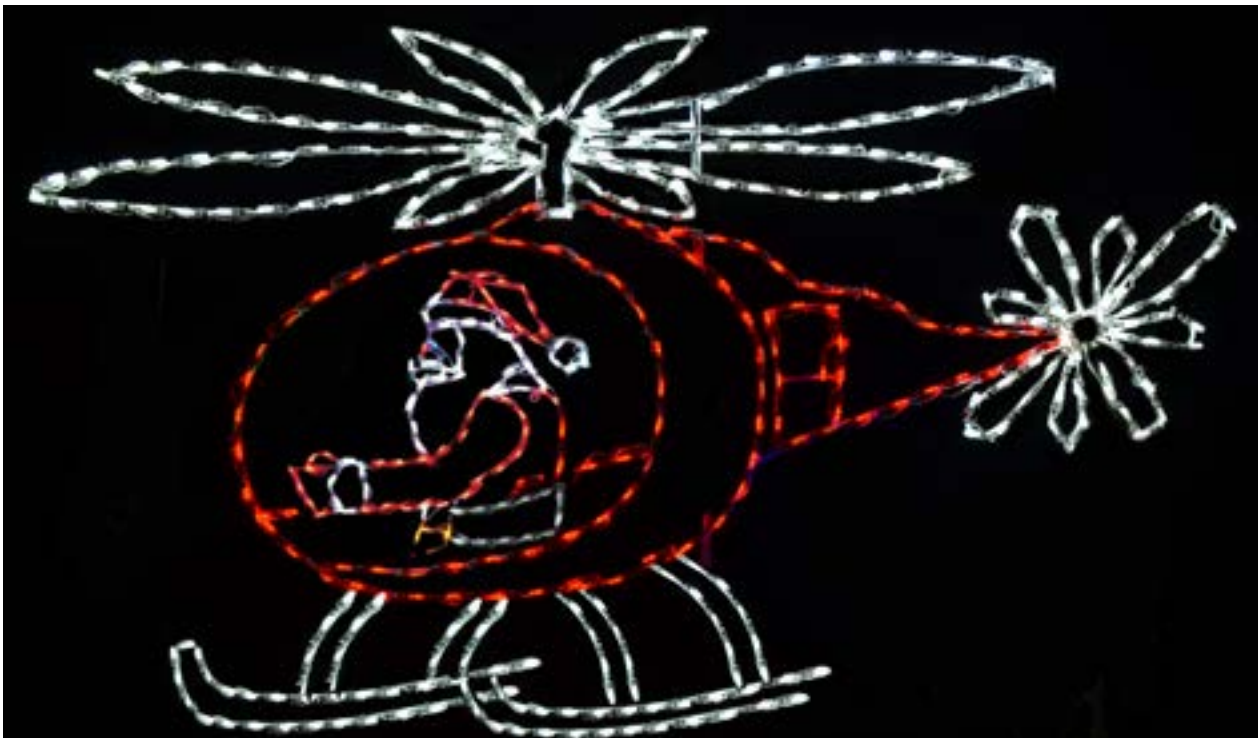

Animated turning wheels

Packages not included, see PG. 21

LED SANTA TRUCK ANIMATED

TRCK - 53" x 99"

Animated turning wheels. Includes 3 channel relay box

LED SANTA ON MOTORCYCLE ANIMATED

MTC80 - 59" x 87"

Animated turning wheels. Includes 3 channel relay box