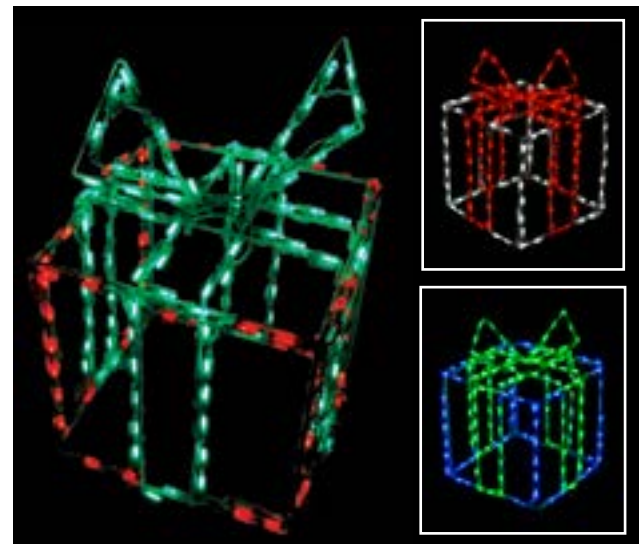

LED 3-D Gift Box
25" x 23" x 23"

GB3D - Red & Green, GB3DRW - Red & White
GB3DBG - Blue & Green