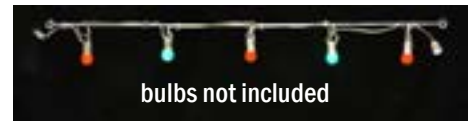

SB44RG - 44" - Red & Green

LED ORNAMENT ROD LINKABLE
OR44MU - 44"

LED C9 LINKABLE
CMC9LNK - 44" - five C9 sockets, bulbs not included - bulb options PG.54

bulbs not included

meteor lights not included

LINKABLES