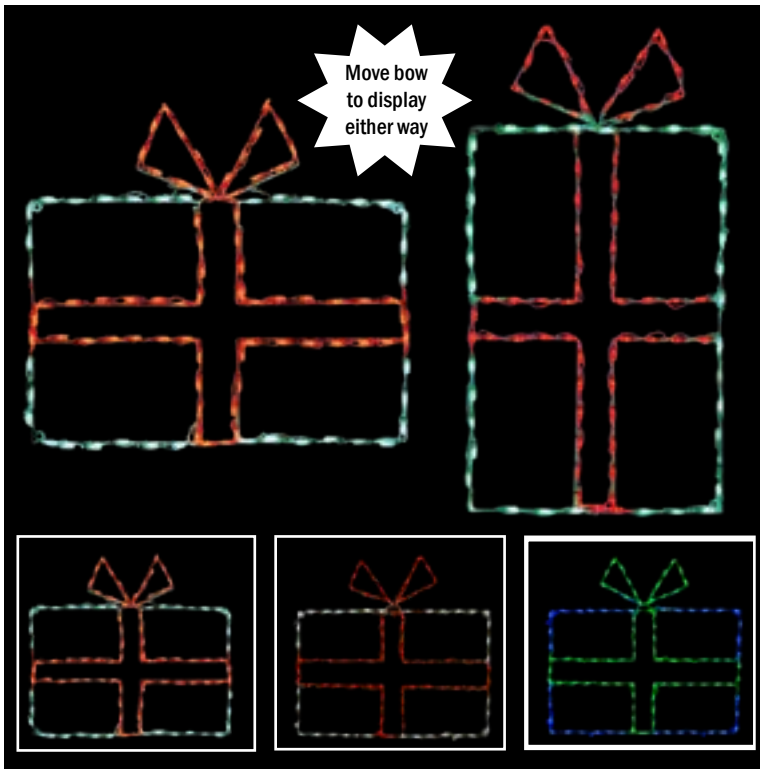

LED UPBRITE CANDY CANES
UBCC - 25" x 48"

LED LARGE BOW
B036 - 36" x 30"

LED BOW
B022 - 18" x 20"

LED 22" GIFT BOX
GB22GBRB - 22" x 15"

LED 22" GIFT BOX
GB22WBRB - 22" x 15"

LED 22" GIFT BOX
GB22BLGB - 22" x 15"