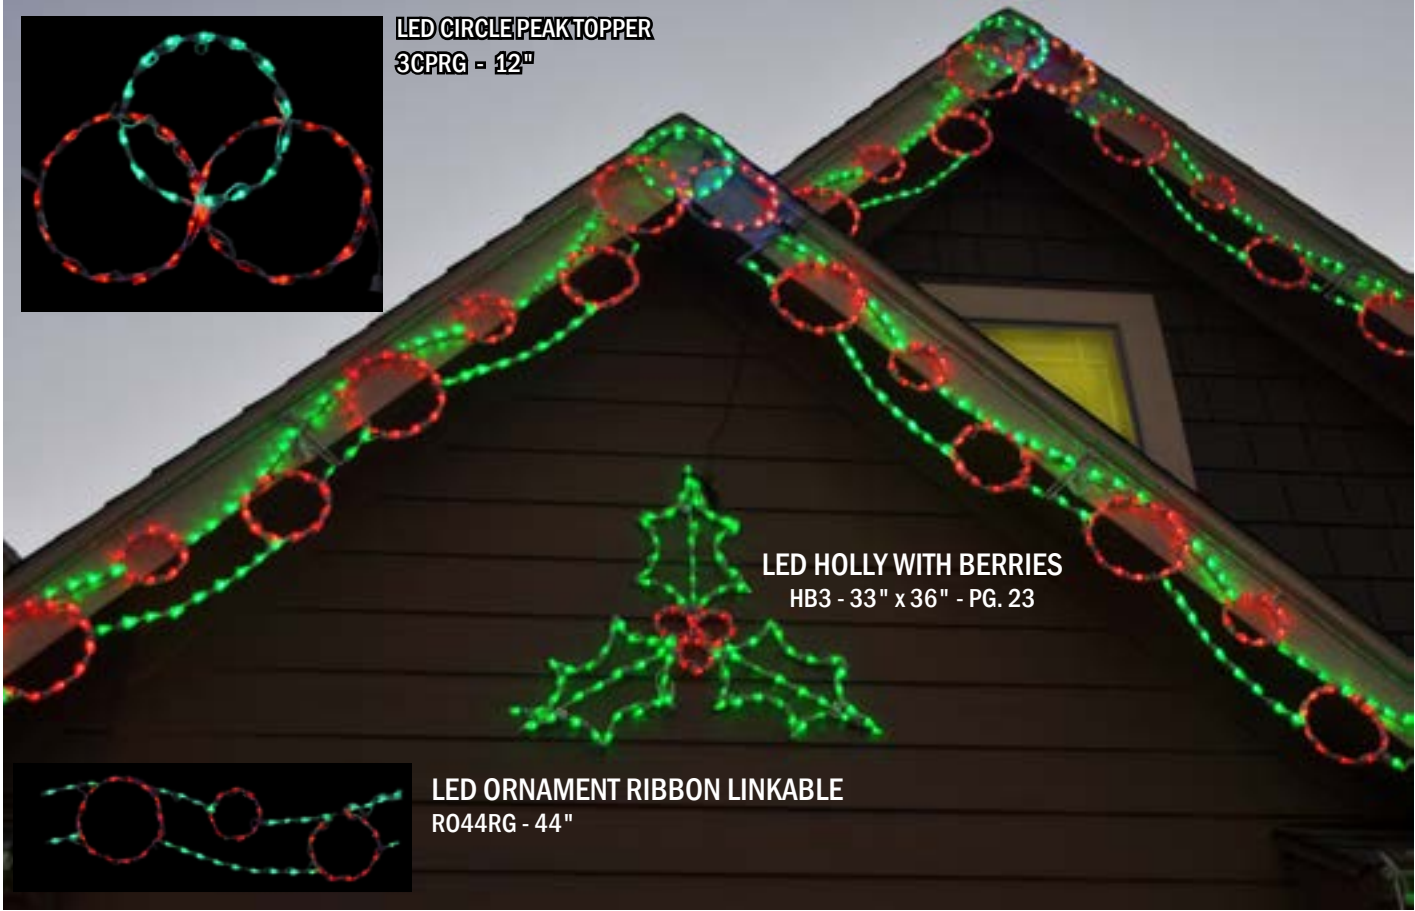

LED CIRCLE PEAKTOPPER
3CPRG - 12"

LED ORNAMENT RIBBON LINKABLE
R044RG - 44"

LED HOLLY WITH BERRIES
HB3 - 33" x 36" - PG. 23