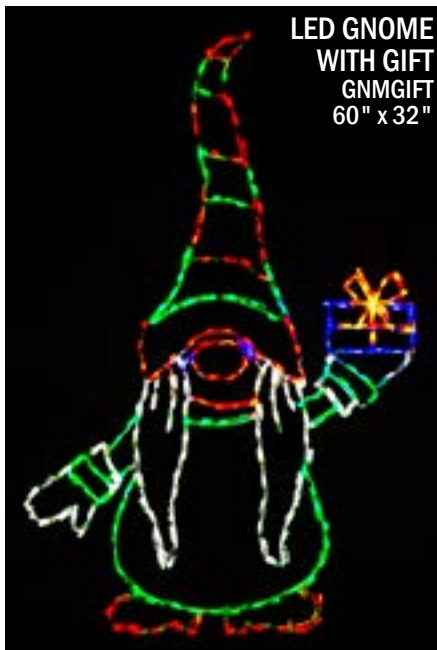

**LED GNOME
WITH LANTERN**
GNMLTRN
60" x 44"

DISPLAYS

**LED GNOME
WITH GIFT**
GNMGIFT
60" x 32"