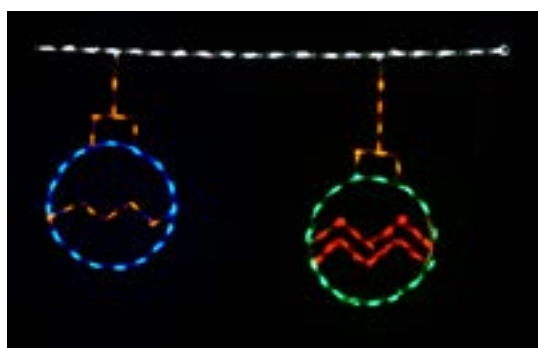

LED ORNAMENT LINKABLE LARGE

OR44LG - 27" x 44"

NEW PRODUCTS