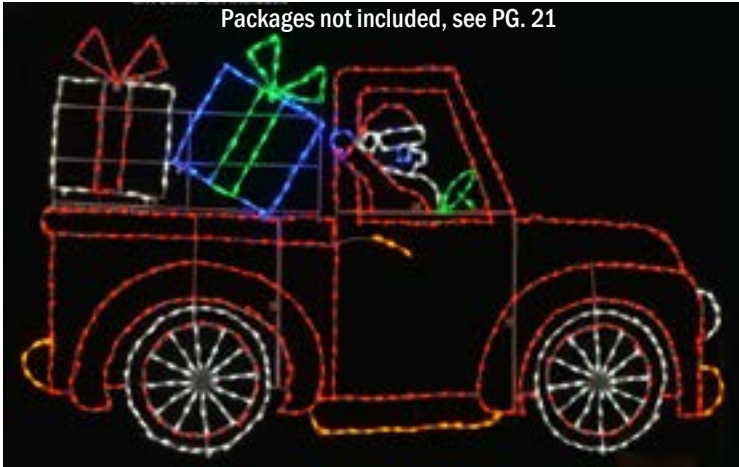

Animated turning wheels

Packages not included, see PG. 21

LED SANTA TRUCK ANIMATED

TRCK - 53" x 99"

Animated turning wheels. Includes 3 channel relay box

LED SANTA ON MOTORCYCLE ANIMATED

MTC80 - 59" x 87"

Animated turning wheels. Includes 3 channel relay box