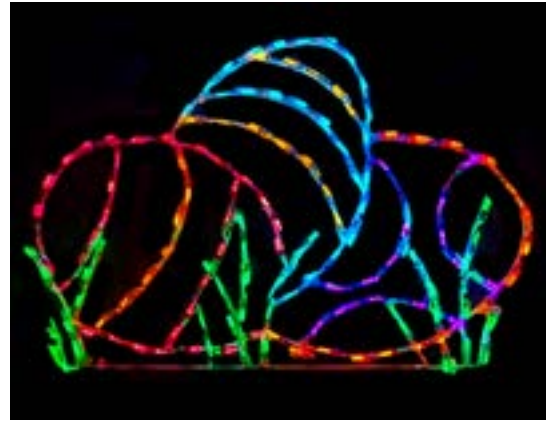

LED BUNNY IN EASTER EGG
EEBNY - 48" x 36"

LED EASTER EGG PATCH
EEP36 - 36" x 53"

LED HONEY BEE
BEE - 30" x 31"

LED MUSHROOM
MSRM - 42" x 36"

LED DOUBLE MUSHROOM
MSRM2 - 38" x 39"

LED VALENTINES LOVE WITH HEART PURPLE
LOVEPU - 45" x 15"